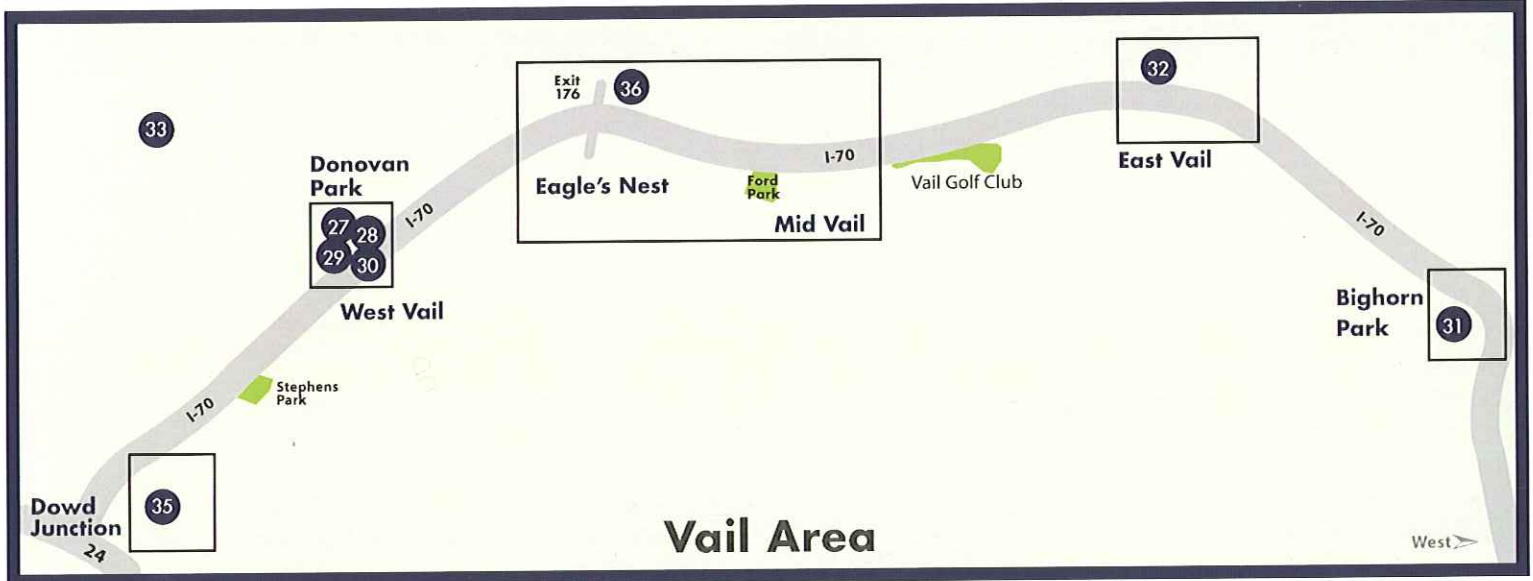

Public Art Collection Guide

LOCATION	TITLE/NAME	ARTIST	DATE	MEDIUM
VAIL VILLAGE				
1. Vail Village	<i>Children's Fountain</i>	Dennis Smith	1986	Bronze
2. Parking Structure Bus Stop	<i>History of the Gore Valley</i>	Children of the Gore Valley 	1985	Ceramic Tile
3. Parking Structure Steps	<i>Exuberance</i>	Dan Dailey	1993	Glass Block
4. Mayors Park	<i>Terre Haute</i>	Brian Hunt	1993	Bronze
5. Slifer Plaza	<i>10th Mtn. Division Memorial</i>	Scott Stearman/Victor Issa 	1998	Bronze
6. Village Parking Structure	<i>Along the Colorado</i>	Natalie de Stephano 	2001	Acrylic
7. Gore Creek Promenade	<i>Pedestrian Bridge</i>	Lisa Fedon	2006	Stainless Steel
8. Eaton Plaza	<i>Cloud Scape</i>	Robert Tully 	2004	Marble and Limestone
9. Wall Street	<i>Animal Stones</i>	Carolyn Braaksma 	2004	Reinforced Concrete
10. Wall Street	<i>Riddles</i>	Carolyn Braaksma 	2004	Stone
11. Pirateship Park	<i>Bird</i>	Carolyn Braaksma 	2004	Limestone
12. Pirateship Park	<i>Fish</i>	Carolyn Braaksma 	2004	Limestone
13. Vail Transportation Center	<i>Branching Pattern</i>	Robert Tully 	1999	Granite
LIONSHEAD				
14. West End Parking Structure	<i>Blue Bird of Paradise</i>	Michael Anderson	1990	Painted Steel
15. Behind Library	<i>The Need to Know</i>	Hollis Williford 	1984	Bronze
16. Parking Structure	<i>Clip Man</i>	Don Wilson 	1991	Neon panels
17. Near Library	<i>Kaikoo III</i>	Betty Gold	1990	Painted Steel
18. Lionshead	<i>Uplift</i>	Susan Grant Raymond 	1985	Bronze
19. Sundial Plaza	<i>Rocky Mountain Majesty</i>	Stephen LeBlanc 	1990	Bronze
20. Parking Structure	<i>Is Anyone Listening</i>	Donald Mitchell 	1992	Painted Steel
21. Library	<i>Fishing Pole & Tin Can for Vail</i>	Claes Oldenburg/Coosje Van Bruggen	1982	Mixed Media
22. Parking Structure	<i>Passerby Travel</i>	Randy Milhoan 	1995	Oil
23. Dobson Arena	<i>Resurrecting the Matriarch</i>	Pard Morrison 	2003	Painted Steel
GOLD PEAK				
24. Gold Peak	<i>Spirit of the Skier</i>	Michael Meszaros	1998	Bronze
FORD PARK				
25. Ford Park Playground	<i>Parmigans</i>	Robert Tully 	2000	Granite
26. Ford Park	<i>Seat Rock</i>	Robert Tully 	1999	Granite
DONOVAN PARK				
27. Playground (fence)	<i>Westward Ho</i>	Elaine Calzolari 	2002	Steel
28. Playground	<i>Mom</i>	Elaine Calzolari 	2003	Powder coated steel
29. Playground	<i>Kid</i>	Elaine Calzolari 	2003	Powder coated steel
30. Pavilion	<i>Aspen Leaves</i>	Kate Petley 	2003	Stamped concrete/ etched glass
BIGHORN PARK				
31. Playground	<i>Boulder of Hands</i>	Patrick Marold 	2007	Found Stone
EAST VAIL				
32. Bald Mountain Road	<i>Endless Possibilities</i>	Gordon Westerberg 	2004	Granite & Bronze
WEST VAIL				
33. Ellefson Park	<i>Memorial to Lyndon Ellefson</i>	Katheryn Wheeler 	2003	Wood Carving
OTHER				
34. Checkpoint Charlie, Village	<i>Check Point Charlie</i>	Margarette Johannes	1998	Acrylic on wood
35. Dowd Junction (seasonal)	<i>Deer Migration Fence</i>	Barbara Baer 	2003	Printed Canvas
36. Children's Garden of Learning	<i>Lion</i>	Preston Studios 	2005	Steel