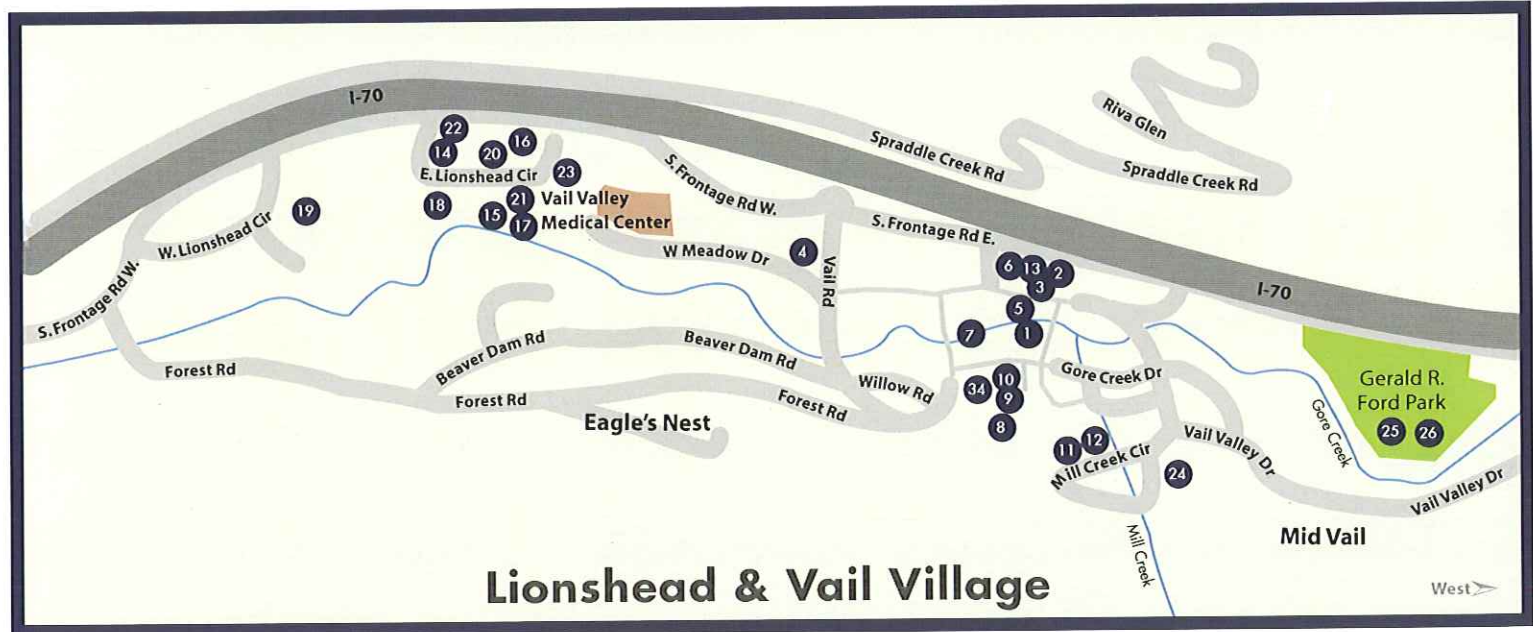

Public Art Collection Guide

LOCATION	TITLE/NAME	ARTIST	DATE	MEDIUM
VAIL VILLAGE				
1. Vail Village	<i>Children's Fountain</i>	Dennis Smith	1986	Bronze
2. Parking Structure Bus Stop	<i>History of the Gore Valley</i>	Children of the Gore Valley 	1985	Ceramic Tile
3. Parking Structure Steps	<i>Exuberance</i>	Dan Dailey	1993	Glass Block
4. Mayors Park	<i>Terre Haute</i>	Brian Hunt	1993	Bronze
5. Slifer Plaza	<i>10th Mtn. Division Memorial</i>	Scott Stearman/Victor Issa 	1998	Bronze
6. Village Parking Structure	<i>Along the Colorado</i>	Natalie de Stephano 	2001	Acrylic
7. Gore Creek Promenade	<i>Pedestrian Bridge</i>	Lisa Fedon	2006	Stainless Steel
8. Eaton Plaza	<i>Cloud Scape</i>	Robert Tully 	2004	Marble and Limestone
9. Wall Street	<i>Animal Stones</i>	Carolyn Braaksma 	2004	Reinforced Concrete
10. Wall Street	<i>Riddles</i>	Carolyn Braaksma 	2004	Stone
11. Pirateship Park	<i>Bird</i>	Carolyn Braaksma 	2004	Limestone
12. Pirateship Park	<i>Fish</i>	Carolyn Braaksma 	2004	Limestone
13. Vail Transportation Center	<i>Branching Pattern</i>	Robert Tully 	1999	Granite
LIONSHEAD				
14. West End Parking Structure	<i>Blue Bird of Paradise</i>	Michael Anderson	1990	Painted Steel
15. Behind Library	<i>The Need to Know</i>	Hollis Williford 	1984	Bronze
16. Parking Structure	<i>Clip Man</i>	Don Wilson 	1991	Neon panels
17. Near Library	<i>Kaikoo III</i>	Betty Gold	1990	Painted Steel
18. Lionshead	<i>Uplift</i>	Susan Grant Raymond 	1985	Bronze
19. Sundial Plaza	<i>Rocky Mountain Majesty</i>	Stephen LeBlanc 	1990	Bronze
20. Parking Structure	<i>Is Anyone Listening</i>	Donald Mitchell 	1992	Painted Steel
21. Library	<i>Fishing Pole & Tin Can for Vail</i>	Claes Oldenburg/Coosje Van Bruggen	1982	Mixed Media
22. Parking Structure	<i>Passerby Travel</i>	Randy Milhoan 	1995	Oil
23. Dobson Arena	<i>Resurrecting the Matriarch</i>	Pard Morrison 	2003	Painted Steel
GOLD PEAK				
24. Gold Peak	<i>Spirit of the Skier</i>	Michael Meszaros	1998	Bronze
FORD PARK				
25. Ford Park Playground	<i>Parmigans</i>	Robert Tully 	2000	Granite
26. Ford Park	<i>Seat Rock</i>	Robert Tully 	1999	Granite
DONOVAN PARK				
27. Playground (fence)	<i>Westward Ho</i>	Elaine Calzolari 	2002	Steel
28. Playground	<i>Mom</i>	Elaine Calzolari 	2003	Powder coated steel
29. Playground	<i>Kid</i>	Elaine Calzolari 	2003	Powder coated steel
30. Pavilion	<i>Aspen Leaves</i>	Kate Petley 	2003	Stamped concrete/ etched glass
BIGHORN PARK				
31. Playground	<i>Boulder of Hands</i>	Patrick Marold 	2007	Found Stone
EAST VAIL				
32. Bald Mountain Road	<i>Endless Possibilities</i>	Gordon Westerberg 	2004	Granite & Bronze
WEST VAIL				
33. Ellefson Park	<i>Memorial to Lyndon Ellefson</i>	Katheryn Wheeler 	2003	Wood Carving
OTHER				
34. Checkpoint Charlie, Village	<i>Check Point Charlie</i>	Margarette Johannes	1998	Acrylic on wood
35. Dowd Junction (seasonal)	<i>Deer Migration Fence</i>	Barbara Baer 	2003	Printed Canvas
36. Children's Garden of Learning	<i>Lion</i>	Preston Studios 	2005	Steel